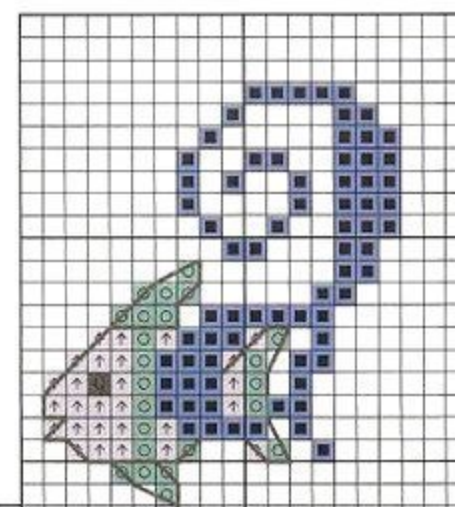

Undersea

Shells, fish and seaweed in shades of aqua and green have been used to create this delightful alphabet inspired by life beneath the waves

Designed by Maria Diaz

- Xst
- 210
 - 340
 - 798
 - 799
 - 807
 - 823
 - 993
 - 3765
 - 3814
- BS
- 823