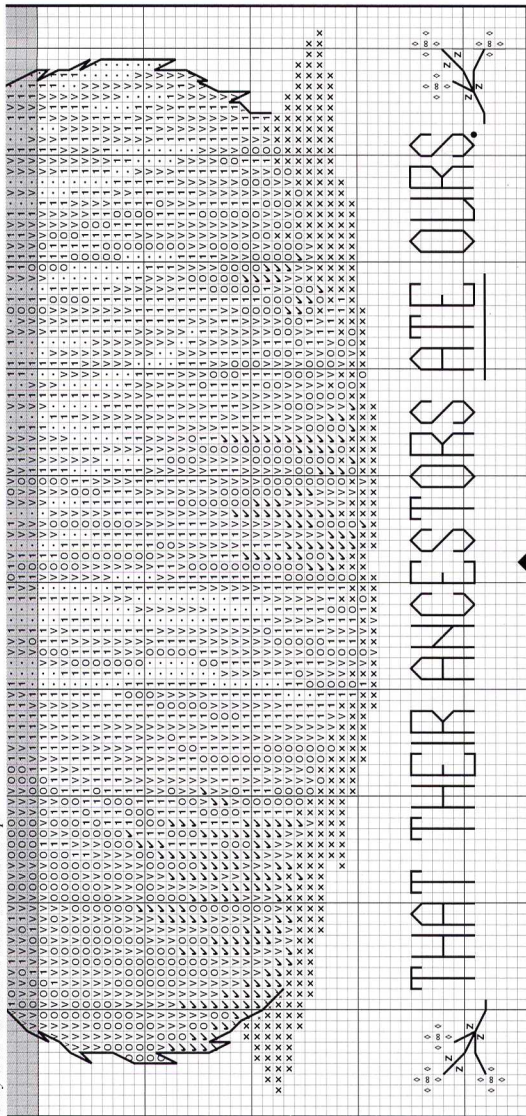

IF DOGS SPOKE,
THEY WOULD
REMIN US

Gray area indicates a three stitch overlap.

If Dogs Spoke... Project Information: 100w x 132h = 7 7/8" x 9 1/2". The design was stitched on 14 ct. Lt. Blue Aida from Zweigart® and is shown in a custom frame. Use 2 strands of floss for the full crosses and 1 strand for the backstitch, unless otherwise noted in the color key.

IF DOGS SPOKE...

Color Key

Full Crosses (2 strands)	
Symbol	Color
•	White
■	Black
#	Pewter Gray
X	Violet, med.
◇	Violet, lt.
O	Beige Gray, dk.
V	Beige Gray, med.
1	Beige Gray, lt.
Z	Hunter Green
✓	Pewter Gray, vy. dk.
∞	Straw, lt.

DMC	Anchor
000	2
310	403
317	400
552	99
554	96
642	392
644	830
822	390
3346	267
3799	236
3822	295

Backstitch

Symbol	Color	DMC	Anchor
—	White-Nostrils (1 str)	000	2
—	Violet, med. - Lettering (2 str)	552	99
—	Hunter Green - Flower Stems (2 str)	3346	267
—	Black - All else (1 str)	310	403

French Knots

Symbol	Color	DMC	Anchor
●	Violet, med. - Lettering (2 str)	552	99