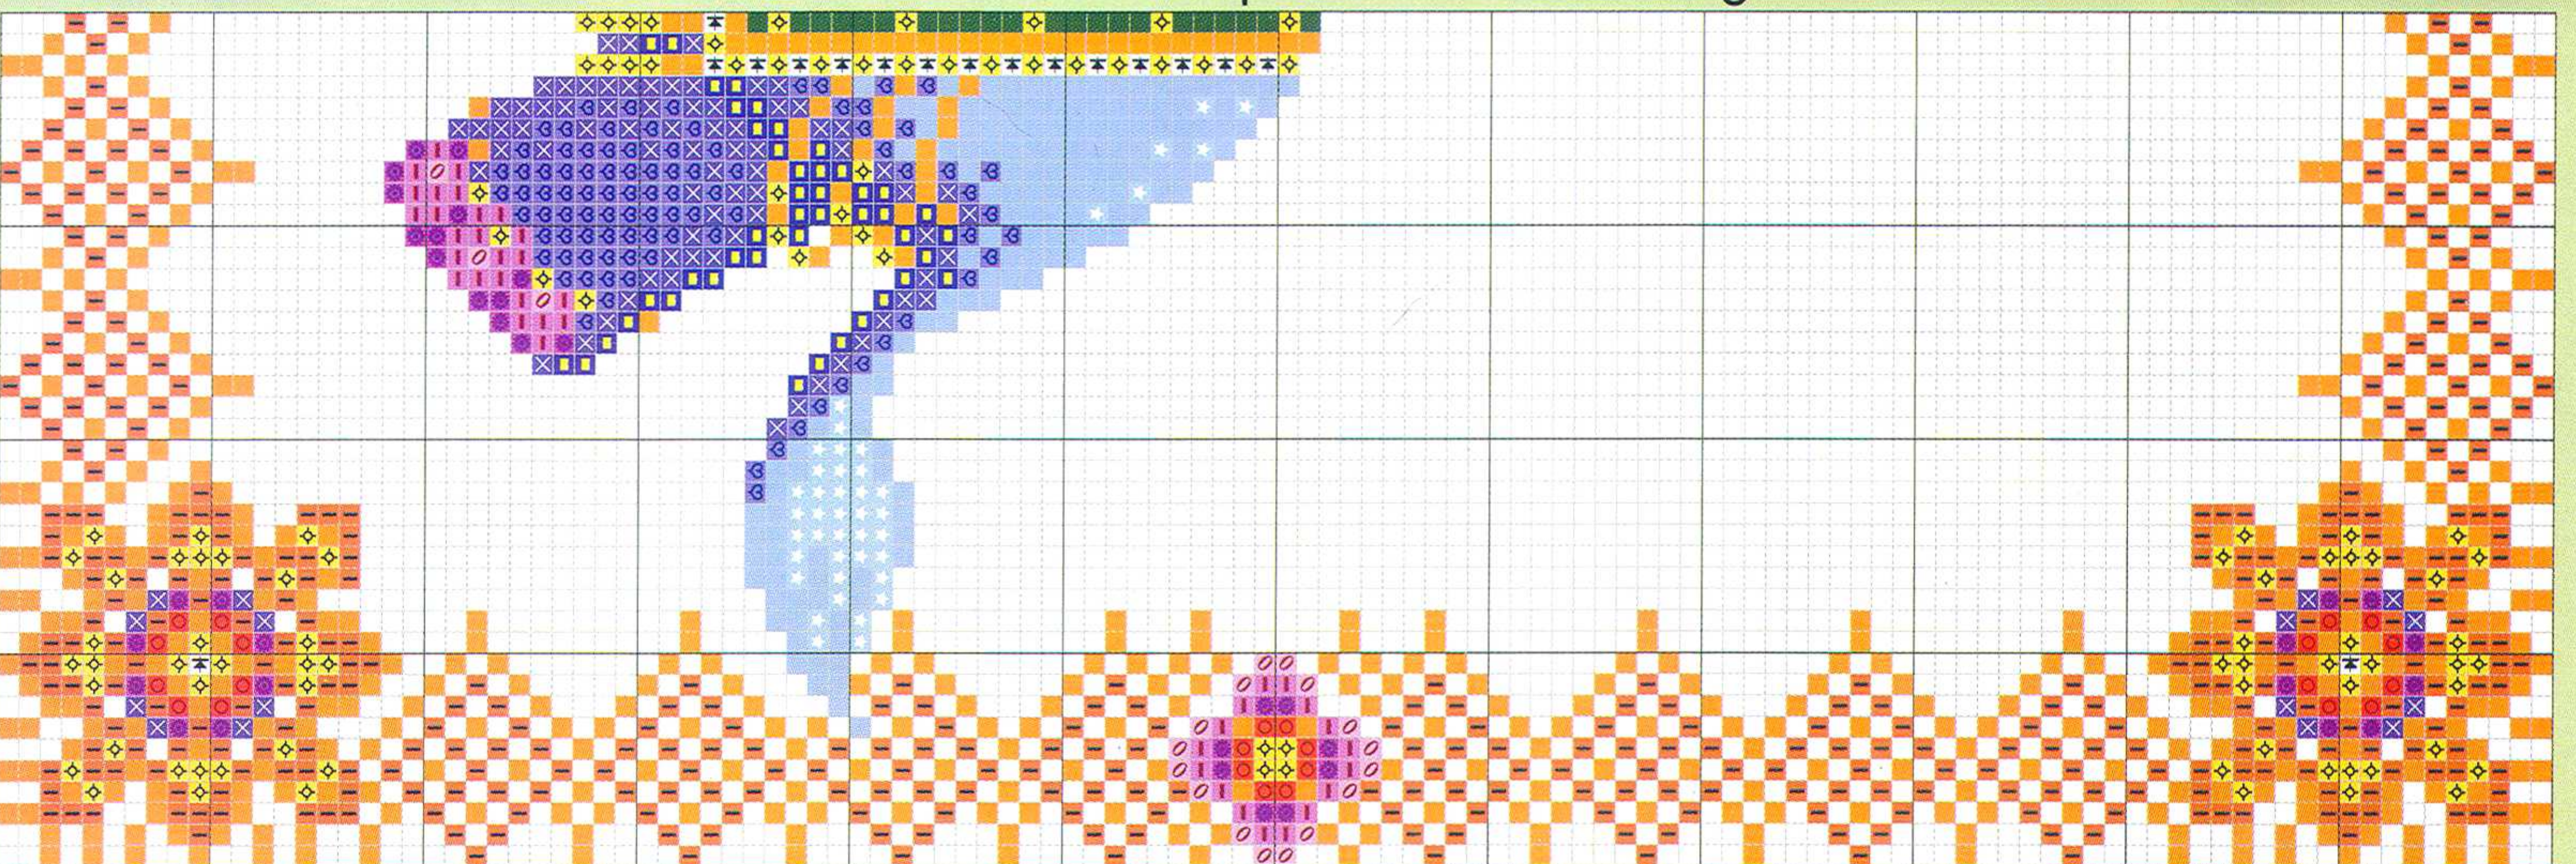

Chart is divided into 2 parts that connect together.

Code **TP-04**

Stitch count: 120 x 120

Size: 21 x 21 cm (8.5" x 8.5")

Designed by: Saifnon Borisuthipandit

Cross stitch with 2 strands of floss.

1	Black	●●●
2	Dark Blue	■●●
3	Blue	■●
4	Light Blue	■
5	Red	■
6	Light Blue	■
7	Red	■
8	Orange	■
9	Orange	■
10	Yellow	■
11	Yellow	■
12	Green	■
13	Purple	■
14	Pink	■
15	Pink	■
16	White	■
17	White	■
310	DMC	●●●
333	DMC	■●●
340	DMC	■●
341	DMC	■
606	DMC	■
800	DMC	■
817	DMC	■
922	DMC	■
946	DMC	■
972	DMC	■
973	DMC	■
986	DMC	■
3607	DMC	■
3608	DMC	■
3609	DMC	■
3746	DMC	■
3865	DMC	■