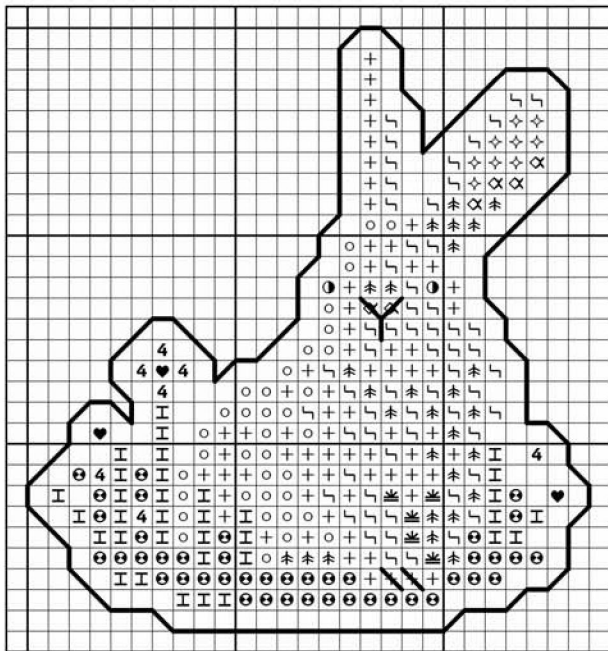

Instructions and Symbol Key for Design "butterfly"

Fabric: 14 count White Evenweave

Stitches: 60 x 82 **Size:** 4.29 x 5.86 inches or 10.89 x 14.88 cm

Colours: DMC

Use 2 strands of thread for cross stitch

Half Cross Stitches

<u>Sym</u>	<u>No.</u>	<u>Colour Name</u>	<u>Sym</u>	<u>No.</u>	<u>Colour Name</u>
	732	Bronze green		733	Golden green

Use 1 strand of thread for backstitch

	DMC 310	Black
	DMC 312	Night blue
	DMC 414	Lead grey

French Knots

	DMC BLANC	BLANC
---	-----------	-------

This chart has been designed and printed with our best intentions of being without mistakes. However, the possibility of human error, printing mistakes or the variation of individual stitching does exist, and we regret that we cannot be responsible for this.

The line surrounding the motif is a cutting guide for perforated paper. Do not stitch this line.

Symbols	DMC	Color	Skeins
○	White	White	1
I	3348	Yellow Green Lt	1
⊕	522	Fern Green Md	1
♥	309	Deep Rose	1
+	3756	Baby Blue Ult Lt	1
⌋	762	Pearl Gray Vy Lt	1
⌋	453	Shell Gray Lt	1
⌋	648	Beaver Gray Lt	1
⊗	761	Salmon Lt	1