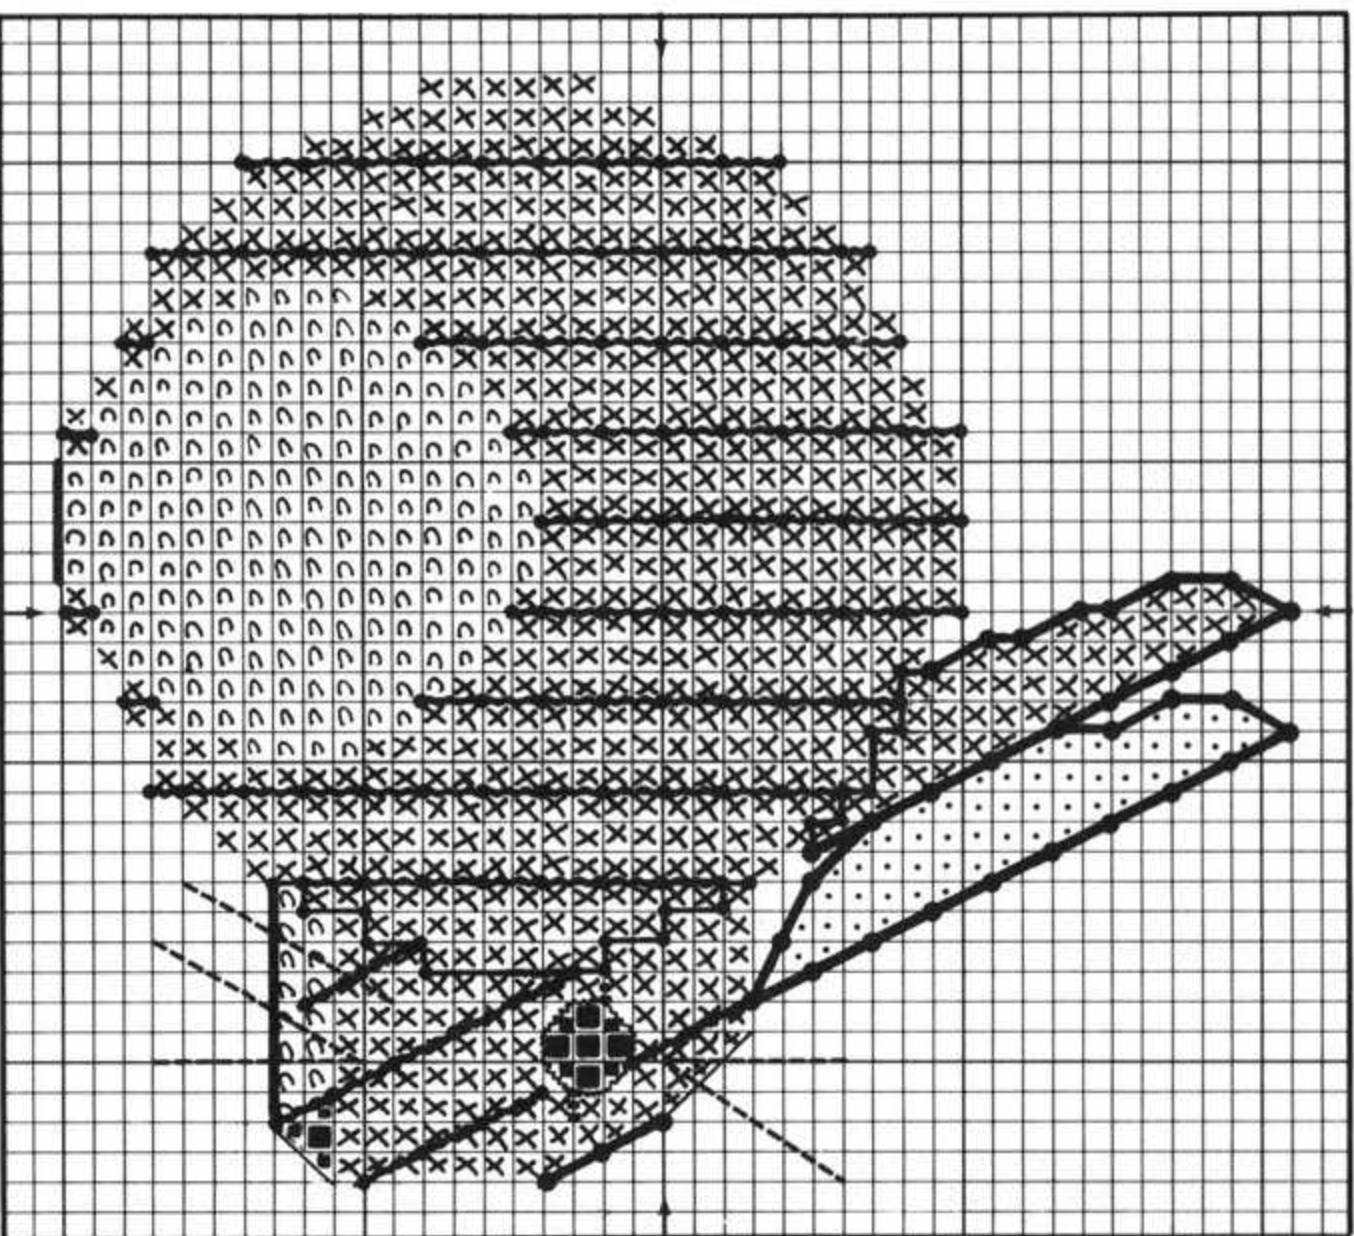

BUNNY

Adapted from the Space For All Species poster designed by Charles Harper for the Hamilton County Parks.

©Charles Harper 1980

Cover model stitched with two strands floss on white Aida 14.

COLOR	DMC	SYMBOL	BATES
White	Wht	Bkst	1
Black	310	■	403
Gray	762	■ C	397
Brown	3032	■ X	903
Pink	3689	■ .	49

BACKSTITCH

- White 3 str dot method
- Black 2 str
- Gray 2 str dot method
- Gray 2 str
- Brown 2 str dot method
- Brown 1 str

LONGSTITCH

- Black 1 str anchor only at each end

STITCH COUNT 41 H x 37 W

FABRIC COUNT	APPROXIMATE DESIGN AREA
---------------------	--------------------------------

- | | |
|----|-----------------|
| 11 | 3 5/8" x 3 1/8" |
| 14 | 2 7/8" x 2 1/2" |
| 18 | 2 1/4" x 2" |
| 22 | 1 7/8" x 1 5/8" |

FABRIC SIZE add 4" - 6" to each dimension