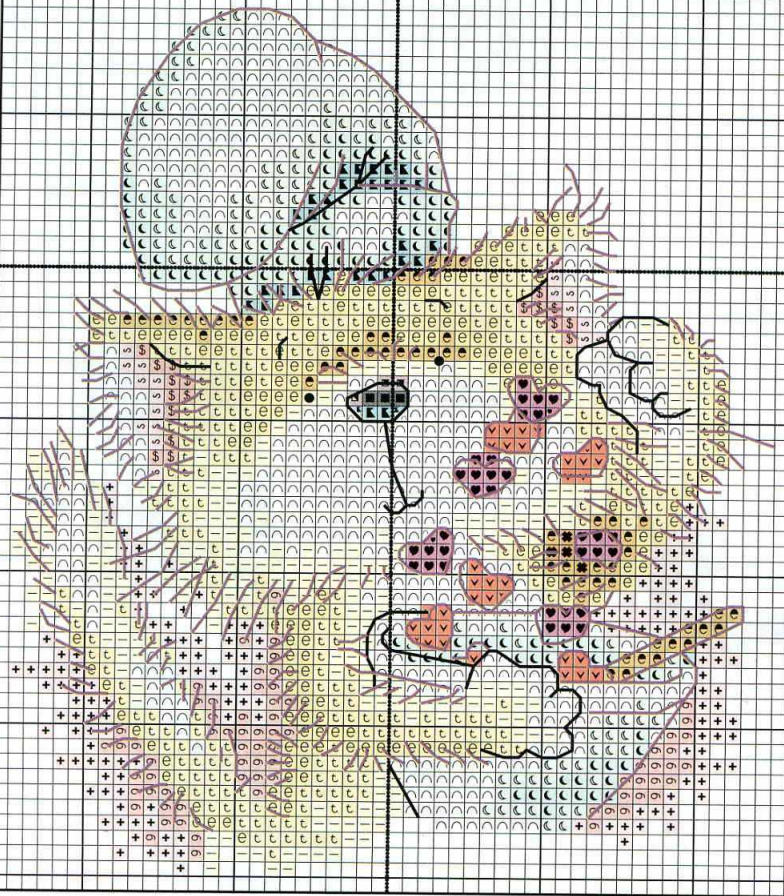

You're so special
 I'm so nice
 We go together
 like sugar and spice

Wordsworth

Anchor Colour
 Cross stitch in two strands

1	white
23	light pink
26	pink
88	magenta
158	light blue
167	blue
168	dark blue
275	cream
300	light yellow
311	yellow
363	tan
401	dark grey
403	black
1046	dark tan
9046	bright red

Half cross stitch in two strands

23	light pink
26	pink

Backstitch in one strand

401	dark grey
403	black

French knots in one strand

403	black
-----	-------

Contains fractional stitches

Stitch count 79 high x 50 wide
 Design area on 14-count fabric
 14x9cm (5¹/₂x3³/₄in)
 This design was stitched using
 Anchor stranded cotton