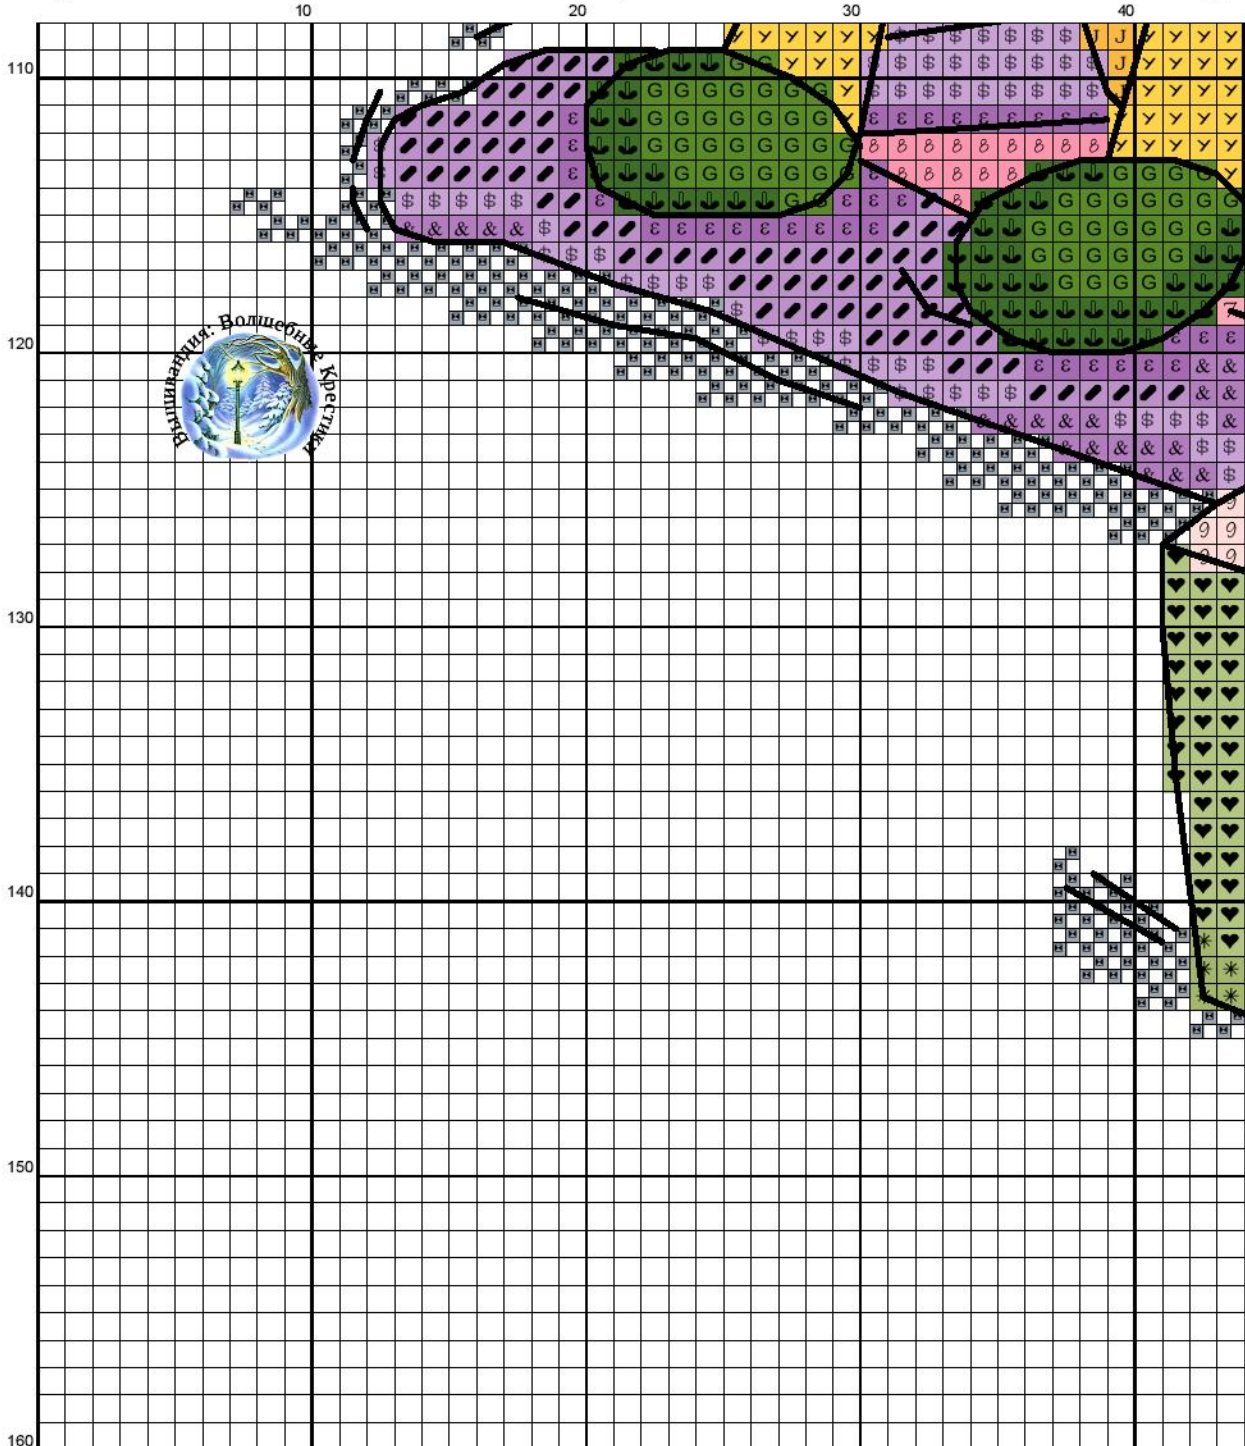

ВЫШИВАНДИЯ :
ПРОСТО
ДАРИЮ

Таняко Ламаритко

140

150

160

170

10

20

70

90

100

A crossword puzzle grid on a coordinate system. The grid is 100 rows by 40 columns. The puzzle is partially filled with letters and symbols. The letters include 'Y', 'J', 'G', 'X', '&', and 'H'. Symbols include arrows (up, down, left, right) and a small tree icon. The puzzle is titled 'Мишутка Тимми' (Timmy the Squirrel) and is by Тамрико Ламаридзе (Tamriko Lameridze). A logo for the National Center for Environmental Education of Georgia is in the top left. The grid is divided into four quadrants by a vertical line at column 10 and a horizontal line at row 50.

70

80

90

100

Волшебная Кукла

140

150

160

170

60

70

90

100

140 150 160 170

110

120