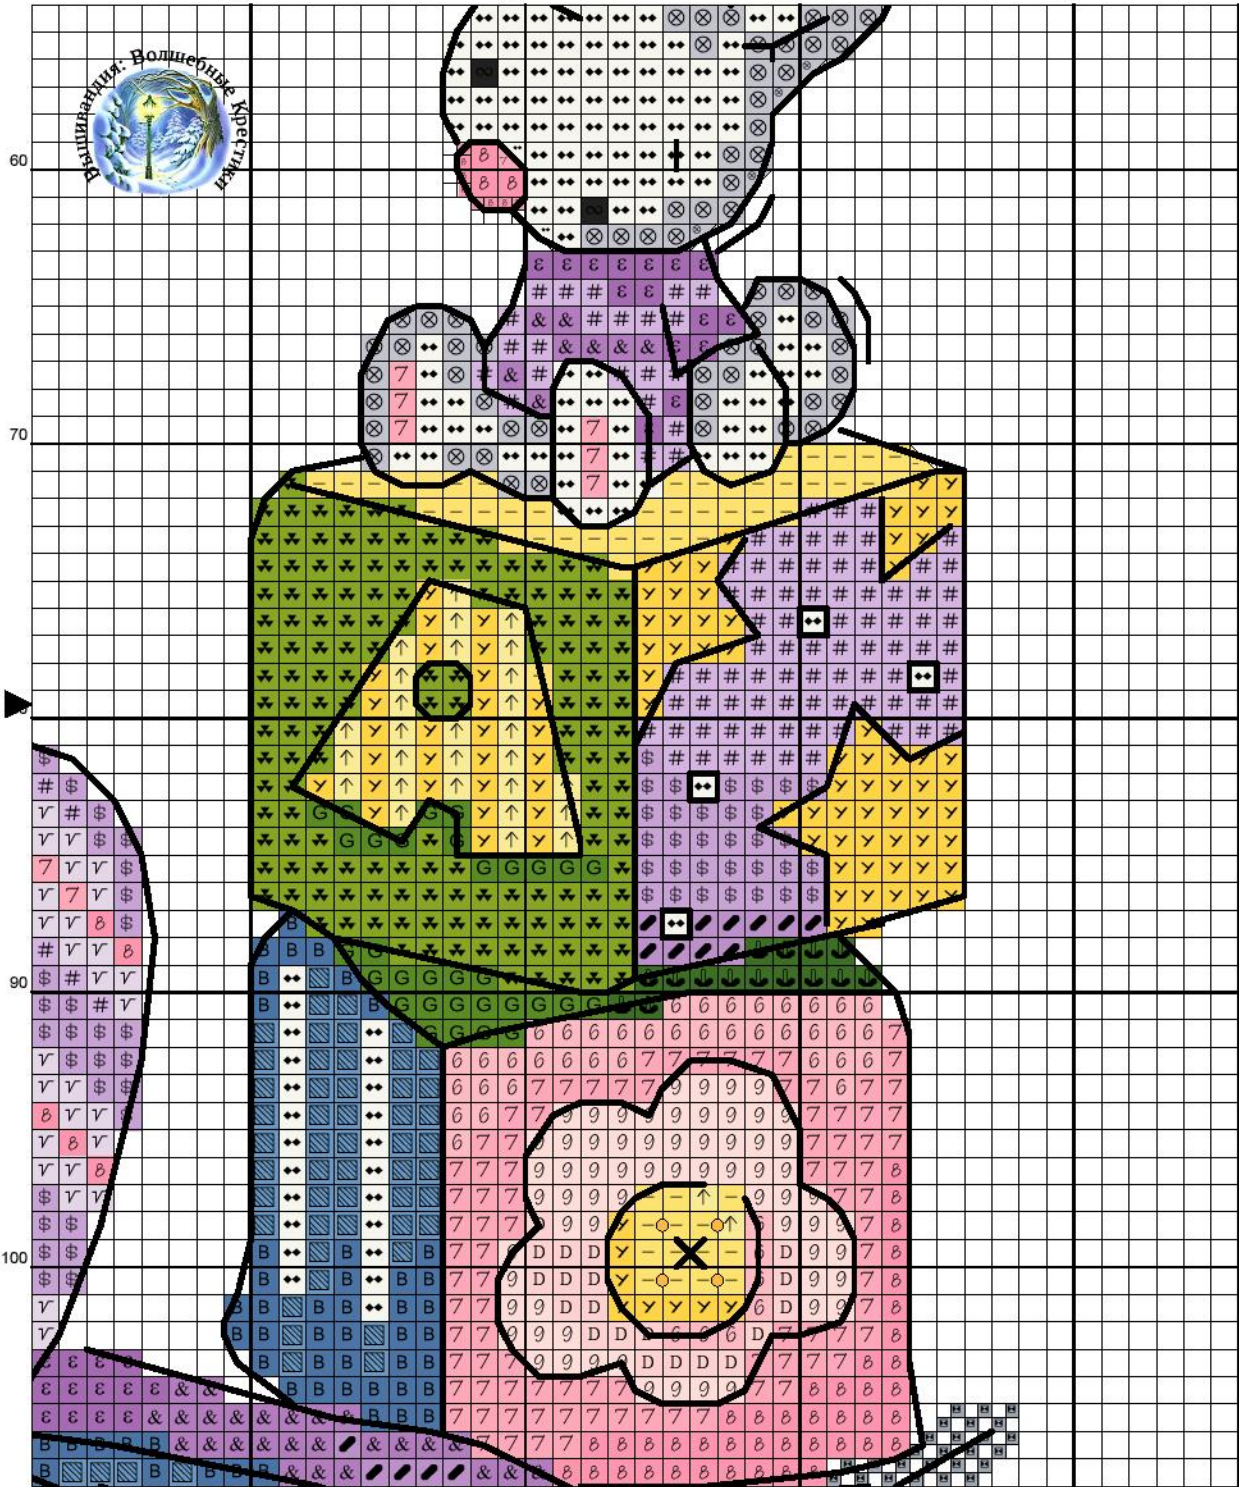

140

150

160

170

60

70

90

100