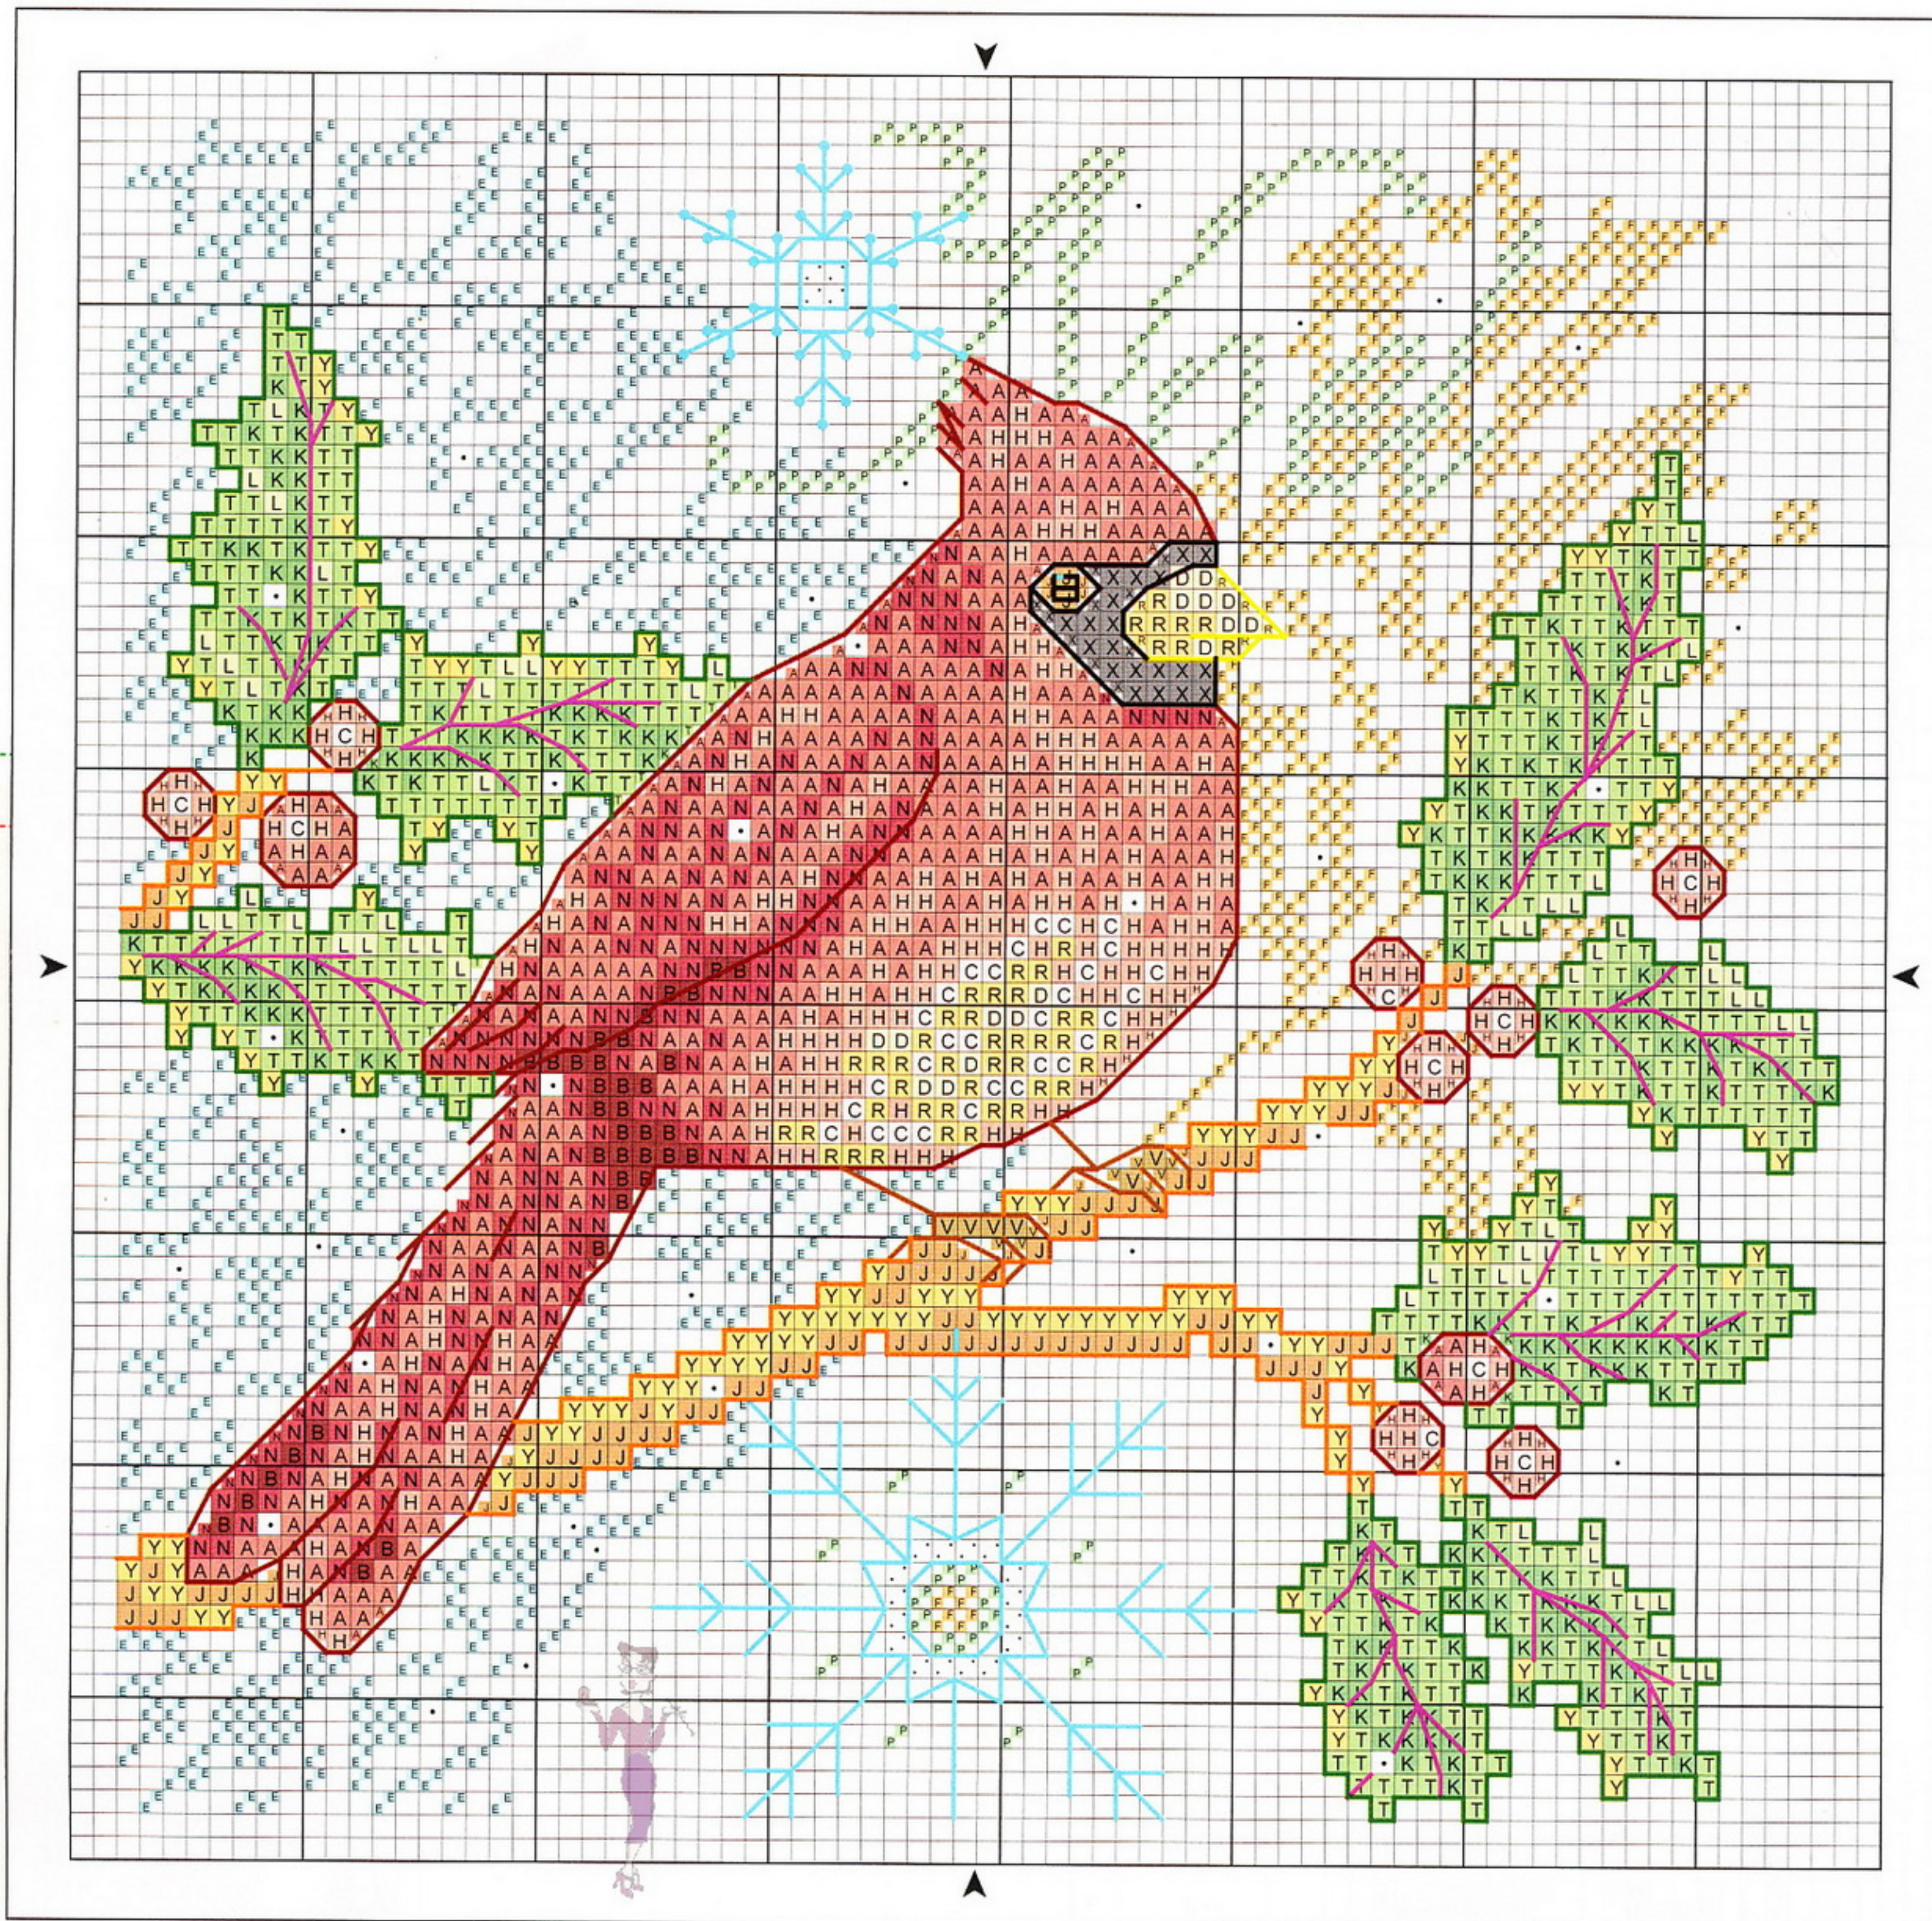

CROSS-STITCH

ANCHOR	DMC	COLOR
002	White	White
1006	304	Medium Christmas Red
013	349	Dark Coral
011	350	Medium Coral
009	352	Light Coral

STRAIGHT STITCH

ANCHOR	DMC	COLOR
002	White	White
013	349	Dark Coral
043	815	Medium Garnet

CROSS-STITCH

ANCHOR	DMC	COLOR
002	White	White
1006	N 304	Medium Christmas Red
403	X 310	Black
013	A 349	Dark Coral
011	H 350	Medium Coral
009	C 352	Light Coral
310	V 434	Light Brown
1046	J 435	Very Light Brown
1045	Y 436	Tan
877	P 502	Blue Green
168	E 597	Turquoise

CROSS-STITCH

ANCHOR	DMC	COLOR
043	B 815	Medium Garnet
246	K 986	Very Dark Forest Green
243	T 988	Medium Forest Green
264	L 3348	Light Yellow Green
373	F 3828	Hazelnut Brown
313	R 3854	Medium Autumn Gold
311	D 3855	Light Autumn Gold

FRENCH KNOT

ANCHOR	DMC	COLOR
002	White	White

STRAIGHT STITCH

ANCHOR	DMC	COLOR
002	White	White
403	310	Black
218	319	Very Dark Pistachio Green
310	434	Light Brown
359	801	Dark Coffee Brown
043	815	Medium Garnet
264	3348	Light Yellow Green
365	3826	Golden Brown