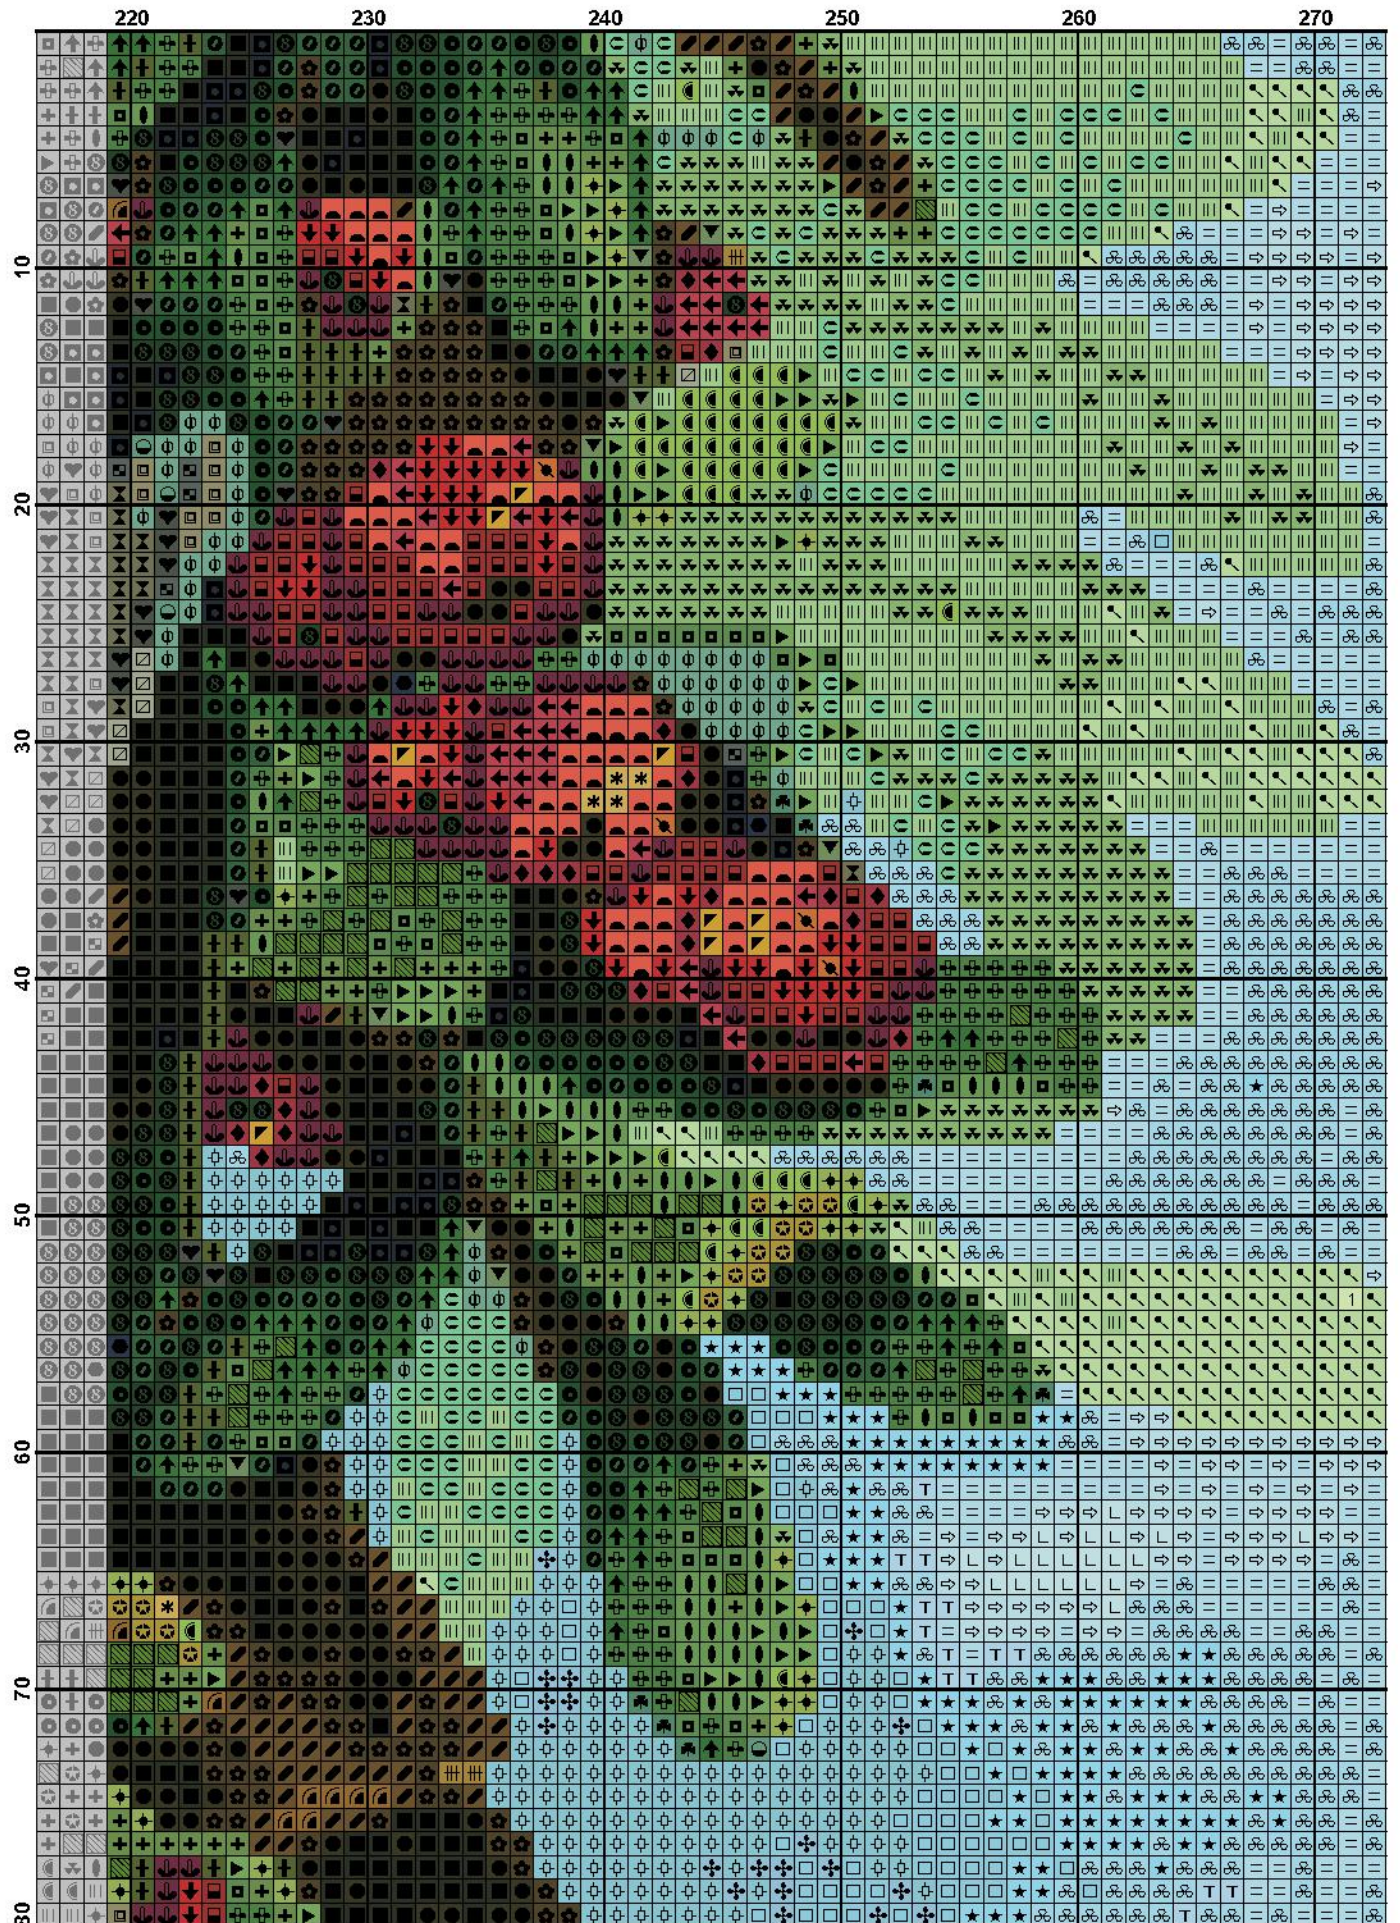

	110	120	130	140	150	160
10	☐	☐	☐	☐	☐	☐
20	☐	☐	☐	☐	☐	☐
30	☐	☐	☐	☐	☐	☐
40	☐	☐	☐	☐	☐	☐
50	☐	☐	☐	☐	☐	☐
60	☐	☐	☐	☐	☐	☐
70	☐	☐	☐	☐	☐	☐
80	☐	☐	☐	☐	☐	☐

Pattern Name: Птички
Designed By: Виталия Мищук
Fabric: Aida 16, White
 280w X 214h Stitches
Size: 16 Count, 44.45w X 33.97h cm

Symbol	Strands	Type	Number	Color
		1	DMC 3761	Sky Blue-LT
		1	DMC 828	Sky Blue-UL VY LT
		1	DMC 3890	Very Light Bright Turquoise
		1	DMC 3761	Sky Blue-LT
		1	DMC 783	Topaz-MD
		1	DMC 3821	Straw
		1	DMC 987	Forest Green-DK
		1	DMC 988	Forest Green-MD
		1	DMC 164	Forest Green-LT
		1	DMC 772	Yellow Green-VY LT
		1	DMC 3816	Celadon Green-MD
		1	DMC 3815	Celadon Green-DK
		1	DMC 986	Forest Green-VY DK
		1	DMC 987	Forest Green-DK
		1	DMC 3766	Peacock Blue-LT
		1	DMC 3890	Very Light Bright Turquoise