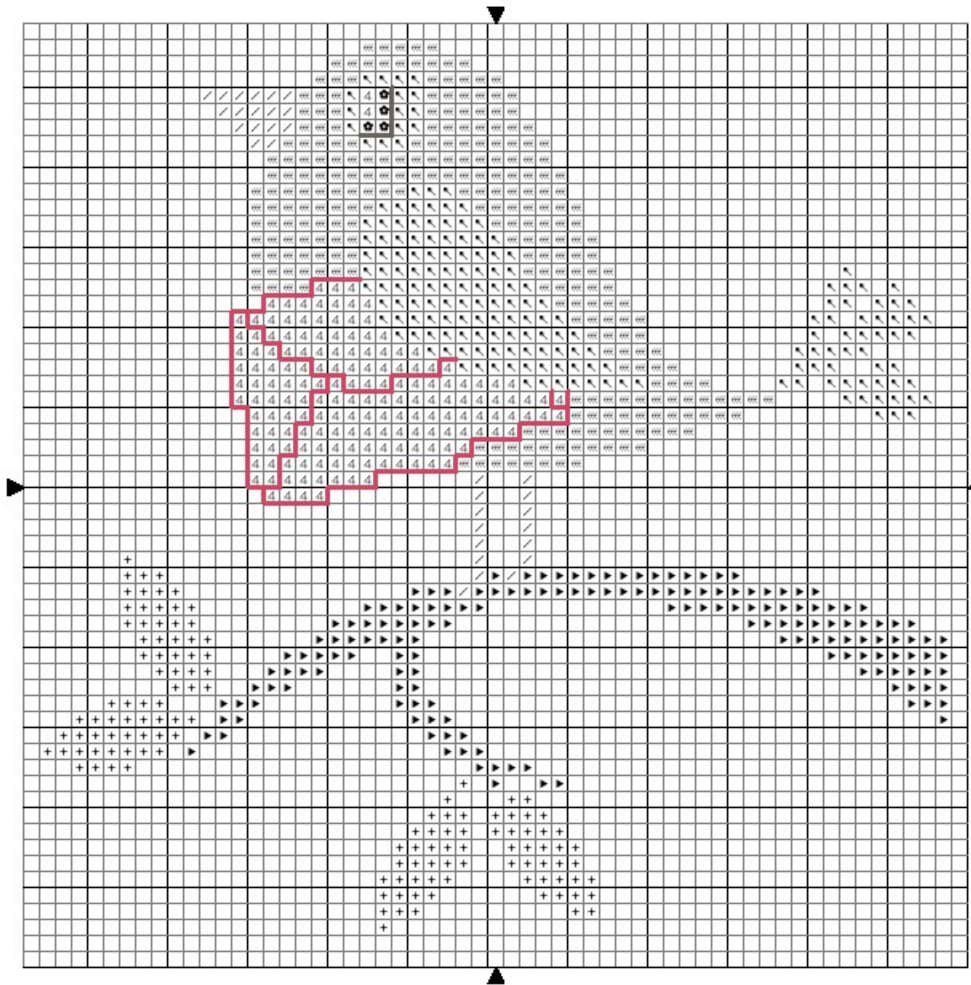

Copyright ©2010 Helga Mandl. All rights reserved.

Love letter delivery

Fabric: 28 count white linen

Stitches: 57 x 56 **Size:** 4.07 x 4.00 inches or 10.34 x 10.16 cm

Colours: DMC

Use 2 strands of thread for cross stitch.

Sym	No.	Colour Name	Sym	Colour Name
↖	335		⬤	646 Beaver grey - dk
▶	420	Hazelnut brown - dk	+	581 Moss green
≡	894	Carnation - vy lt	4	3865 3865
/	676	Old gold - lt		

Use 1 strand of thread for backstitch. — DMC 335 Rose
— DMC 646 Beaver grey - dk