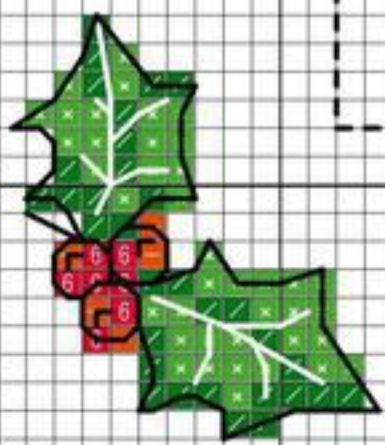

Author: Natalia
Copyright: www.creazioni-natalia.blogspot.com
Grid Size: 112W x 210H
Design Area: 18,67" x 34,83" (112 x 209 stitches)

Legend:

	[2]	DMC	310	black
	[2]	DMC	3801	christmas red - lt
	[2]	DMC	666	christmas red - br
	[2]	DMC	3688	mauve - md
	[2]	DMC	794	cornflower blue - lt
	[2]	DMC	702	kelly green
	[2]	DMC	701	christmas green - lt
	[2]	DMC	739	tan - ul vy lt
	[2]	DMC	738	tan - vy lt
	[2]	DMC	436	tan
	[2]	DMC	White	white
	[2]	DMC	415	pearl gray
	[2]	DMC	318	steel gray - lt