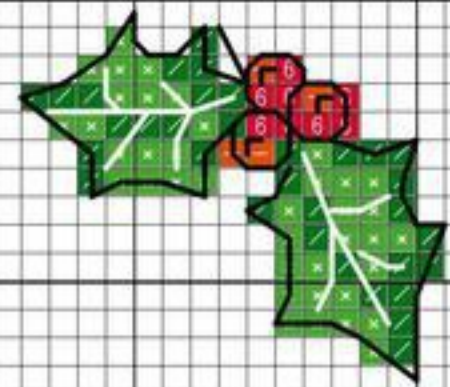

Наташа 2011

Наташа 2011

6

8

9

10

Natale 2011

11

Author: Natalia
Copyright: www.creazioni-natalia.blogspot.com
Grid Size: 112W x 210H
Design Area: 18,67" x 34,83" (112 x 209 stitches)

Legend:

	[2]	DMC	310	black
	[2]	DMC	3801	christmas red - lt
	[2]	DMC	666	christmas red - br
	[2]	DMC	3688	mauve - md
	[2]	DMC	794	cornflower blue - lt
	[2]	DMC	702	kelly green
	[2]	DMC	701	christmas green - lt
	[2]	DMC	739	tan - ul vy lt
	[2]	DMC	738	tan - vy lt
	[2]	DMC	436	tan
	[2]	DMC	White	white
	[2]	DMC	415	pearl gray
	[2]	DMC	318	steel gray - lt