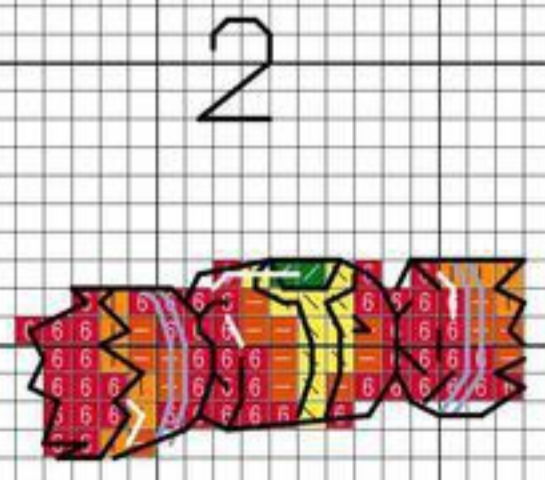

Наташа 2011

Наташа 2011

6

8

9

10

Natale 2011

11

Author: Natalia
Copyright: www.creazioni-natalia.blogspot.com
Grid Size: 112W x 210H
Design Area: 18,67" x 34,83" (112 x 209 stitches)

Legend:

	[2]	DMC	310	black
	[2]	DMC	3801	christmas red - lt
	[2]	DMC	666	christmas red - br
	[2]	DMC	3688	mauve - md
	[2]	DMC	794	cornflower blue - lt
	[2]	DMC	702	kelly green
	[2]	DMC	701	christmas green - lt
	[2]	DMC	739	tan - ul vy lt
	[2]	DMC	738	tan - vy lt
	[2]	DMC	436	tan
	[2]	DMC	White	white
	[2]	DMC	415	pearl gray
	[2]	DMC	318	steel gray - lt