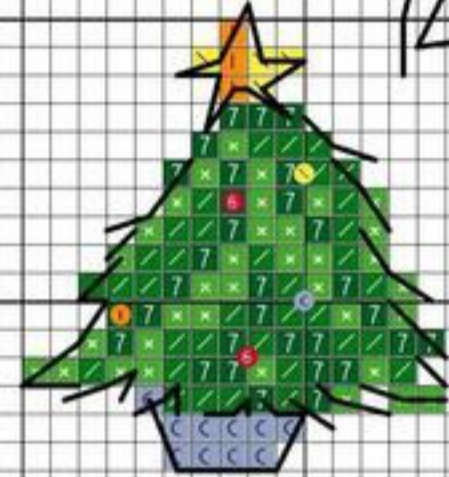

6

8

9

10

Natale 2011

11

13

14

15

12

16

17

18

19

20

22

23

24 2011

Natale

21

BUON NATALE!

Страна Мам.ру