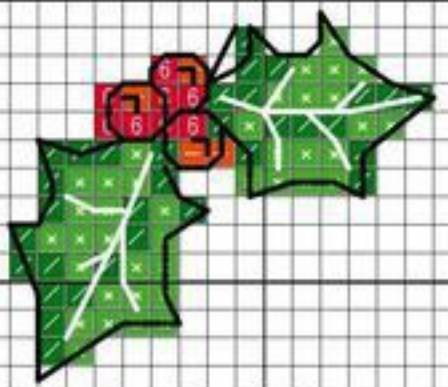

Наташа 2011

Наташа 2011

6

8

9

10

Natale 2011

11

Author: Natalia
Copyright: www.creazioni-natalia.blogspot.com
Grid Size: 112W x 210H
Design Area: 18,67" x 34,83" (112 x 209 stitches)

Legend:

	[2]	DMC	310	black
	[2]	DMC	3801	christmas red - lt
	[2]	DMC	666	christmas red - br
	[2]	DMC	3688	mauve - md
	[2]	DMC	794	cornflower blue - lt
	[2]	DMC	702	kelly green
	[2]	DMC	701	christmas green - lt
	[2]	DMC	739	tan - ul vy lt
	[2]	DMC	738	tan - vy lt
	[2]	DMC	436	tan
	[2]	DMC	White	white
	[2]	DMC	415	pearl gray
	[2]	DMC	318	steel gray - lt