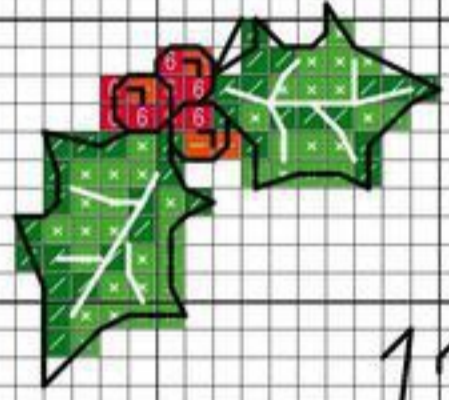

13

14

15

12

16

17

18

19

Author: Natalia
Copyright: www.creazioni-natalia.blogspot.com
Grid Size: 112W x 210H
Design Area: 18,67" x 34,83" (112 x 209 stitches)

Legend:

	[2]	DMC	310	black
	[2]	DMC	3801	christmas red - lt
	[2]	DMC	666	christmas red - br
	[2]	DMC	3688	mauve - md
	[2]	DMC	794	cornflower blue - lt
	[2]	DMC	702	kelly green
	[2]	DMC	701	christmas green - lt
	[2]	DMC	739	tan - ul vy lt
	[2]	DMC	738	tan - vy lt
	[2]	DMC	436	tan
	[2]	DMC	White	white
	[2]	DMC	415	pearl gray
	[2]	DMC	318	steel gray - lt