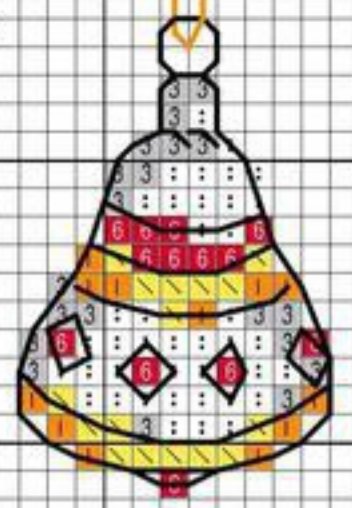

Наташа 2011

Наташа 2011

6

8

9

10

Natale 2011

11

Author: Natalia
Copyright: www.creazioni-natalia.blogspot.com
Grid Size: 112W x 210H
Design Area: 18,67" x 34,83" (112 x 209 stitches)

Legend:

	[2]	DMC	310	black
	[2]	DMC	3801	christmas red - lt
	[2]	DMC	666	christmas red - br
	[2]	DMC	3688	mauve - md
	[2]	DMC	794	cornflower blue - lt
	[2]	DMC	702	kelly green
	[2]	DMC	701	christmas green - lt
	[2]	DMC	739	tan - ul vy lt
	[2]	DMC	738	tan - vy lt
	[2]	DMC	436	tan
	[2]	DMC	White	white
	[2]	DMC	415	pearl gray
	[2]	DMC	318	steel gray - lt