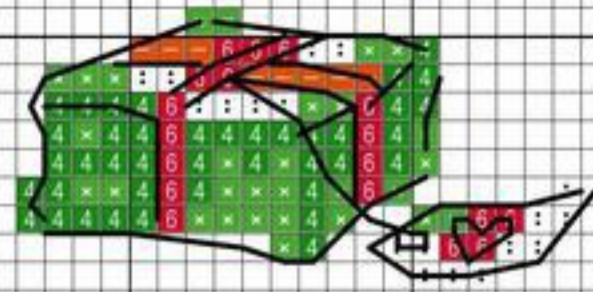

Наташа 2011

Наташа 2011

6

8

9

10

Natale 2011

11

13

14

15

12

16

17

18

19

Author: Natalia
Copyright: www.creazioni-natalia.blogspot.com
Grid Size: 112W x 210H
Design Area: 18,67" x 34,83" (112 x 209 stitches)

Legend:

	[2]	DMC	310	black
	[2]	DMC	3801	christmas red - lt
	[2]	DMC	666	christmas red - br
	[2]	DMC	3688	mauve - md
	[2]	DMC	794	cornflower blue - lt
	[2]	DMC	702	kelly green
	[2]	DMC	701	christmas green - lt
	[2]	DMC	739	tan - ul vy lt
	[2]	DMC	738	tan - vy lt
	[2]	DMC	436	tan
	[2]	DMC	White	white
	[2]	DMC	415	pearl gray
	[2]	DMC	318	steel gray - lt