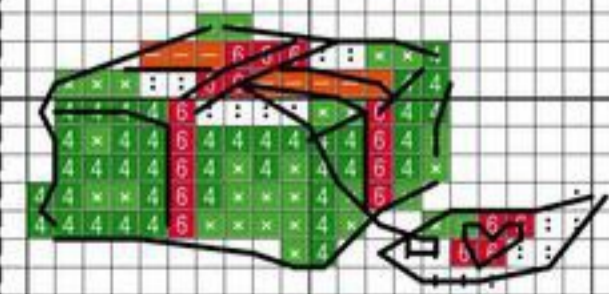

Наташа 2011

Наташа 2011

6

8

9

10

Natale 2011

11

13

14

15

12

16

17

18

19

Author: Natalia
Copyright: www.creazioni-natalia.blogspot.com
Grid Size: 112W x 210H
Design Area: 18,67" x 34,83" (112 x 209 stitches)

Legend:

	[2]	DMC	310	black
	[2]	DMC	3801	christmas red - lt
	[2]	DMC	666	christmas red - br
	[2]	DMC	3688	mauve - md
	[2]	DMC	794	cornflower blue - lt
	[2]	DMC	702	kelly green
	[2]	DMC	701	christmas green - lt
	[2]	DMC	739	tan - ul vy lt
	[2]	DMC	738	tan - vy lt
	[2]	DMC	436	tan
	[2]	DMC	White	white
	[2]	DMC	415	pearl gray
	[2]	DMC	318	steel gray - lt