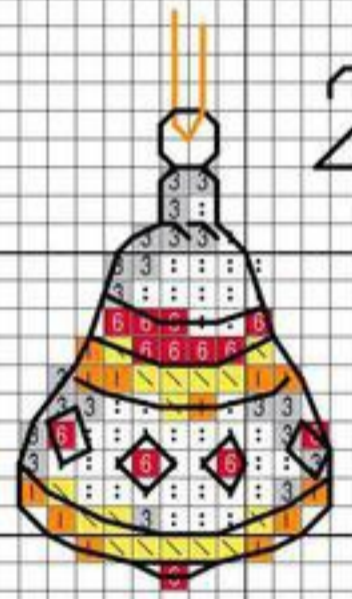

6

8

9

10

Natale 2011

11

13

14

15

12

16

17

18

19

20

22

23

24 2011

Natale

21

BUON NATALE!

Страна Мам.ру