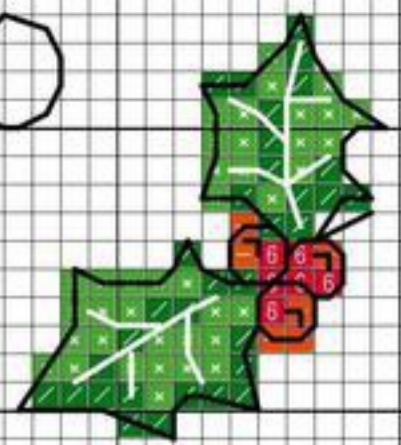

Наташа 2011

Наташа 2011

6

8

9

10

Natale 2011

11

13

14

15

12

16

17

18

19

Author: Natalia
Copyright: www.creazioni-natalia.blogspot.com
Grid Size: 112W x 210H
Design Area: 18,67" x 34,83" (112 x 209 stitches)

Legend:

	[2]	DMC	310	black
	[2]	DMC	3801	christmas red - lt
	[2]	DMC	666	christmas red - br
	[2]	DMC	3688	mauve - md
	[2]	DMC	794	cornflower blue - lt
	[2]	DMC	702	kelly green
	[2]	DMC	701	christmas green - lt
	[2]	DMC	739	tan - ul vy lt
	[2]	DMC	738	tan - vy lt
	[2]	DMC	436	tan
	[2]	DMC	White	white
	[2]	DMC	415	pearl gray
	[2]	DMC	318	steel gray - lt