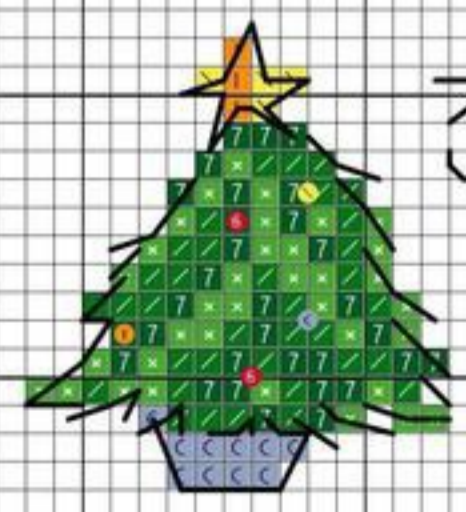

Наташа 2011

Наташа 2011

6

8

9

10

Natale 2011

11

Author: Natalia
Copyright: www.creazioni-natalia.blogspot.com
Grid Size: 112W x 210H
Design Area: 18,67" x 34,83" (112 x 209 stitches)

Legend:

	[2]	DMC	310	black
	[2]	DMC	3801	christmas red - lt
	[2]	DMC	666	christmas red - br
	[2]	DMC	3688	mauve - md
	[2]	DMC	794	cornflower blue - lt
	[2]	DMC	702	kelly green
	[2]	DMC	701	christmas green - lt
	[2]	DMC	739	tan - ul vy lt
	[2]	DMC	738	tan - vy lt
	[2]	DMC	436	tan
	[2]	DMC	White	white
	[2]	DMC	415	pearl gray
	[2]	DMC	318	steel gray - lt