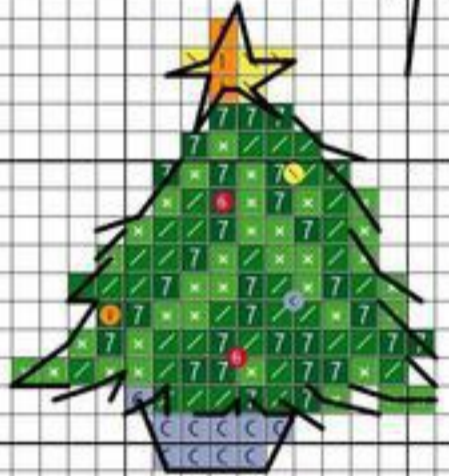

13

14

15

12

16

17

18

19

Author: Natalia
Copyright: www.creazioni-natalia.blogspot.com
Grid Size: 112W x 210H
Design Area: 18,67" x 34,83" (112 x 209 stitches)

Legend:

	[2]	DMC	310	black
	[2]	DMC	3801	christmas red - lt
	[2]	DMC	666	christmas red - br
	[2]	DMC	3688	mauve - md
	[2]	DMC	794	cornflower blue - lt
	[2]	DMC	702	kelly green
	[2]	DMC	701	christmas green - lt
	[2]	DMC	739	tan - ul vy lt
	[2]	DMC	738	tan - vy lt
	[2]	DMC	436	tan
	[2]	DMC	White	white
	[2]	DMC	415	pearl gray
	[2]	DMC	318	steel gray - lt