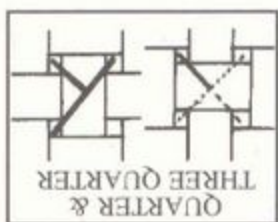

Stiches

BACKSTITCH (USE 1 STRAND)
BLACK
VERY DARK FOREST GREEN
OFF WHITE

• H S / * = U -
DARK FOREST GREEN
DARK FOREST GREEN
LIGHT LIME GREEN
LIGHT BEIGE
VERY DARK BEIGE
MEDIUM TAN
DARK TAUPE BROWN
MEDIUM TAUPE BROWN
OFF WHITE

3345
3348
3782
3790
3828
3862
3863
3865
5