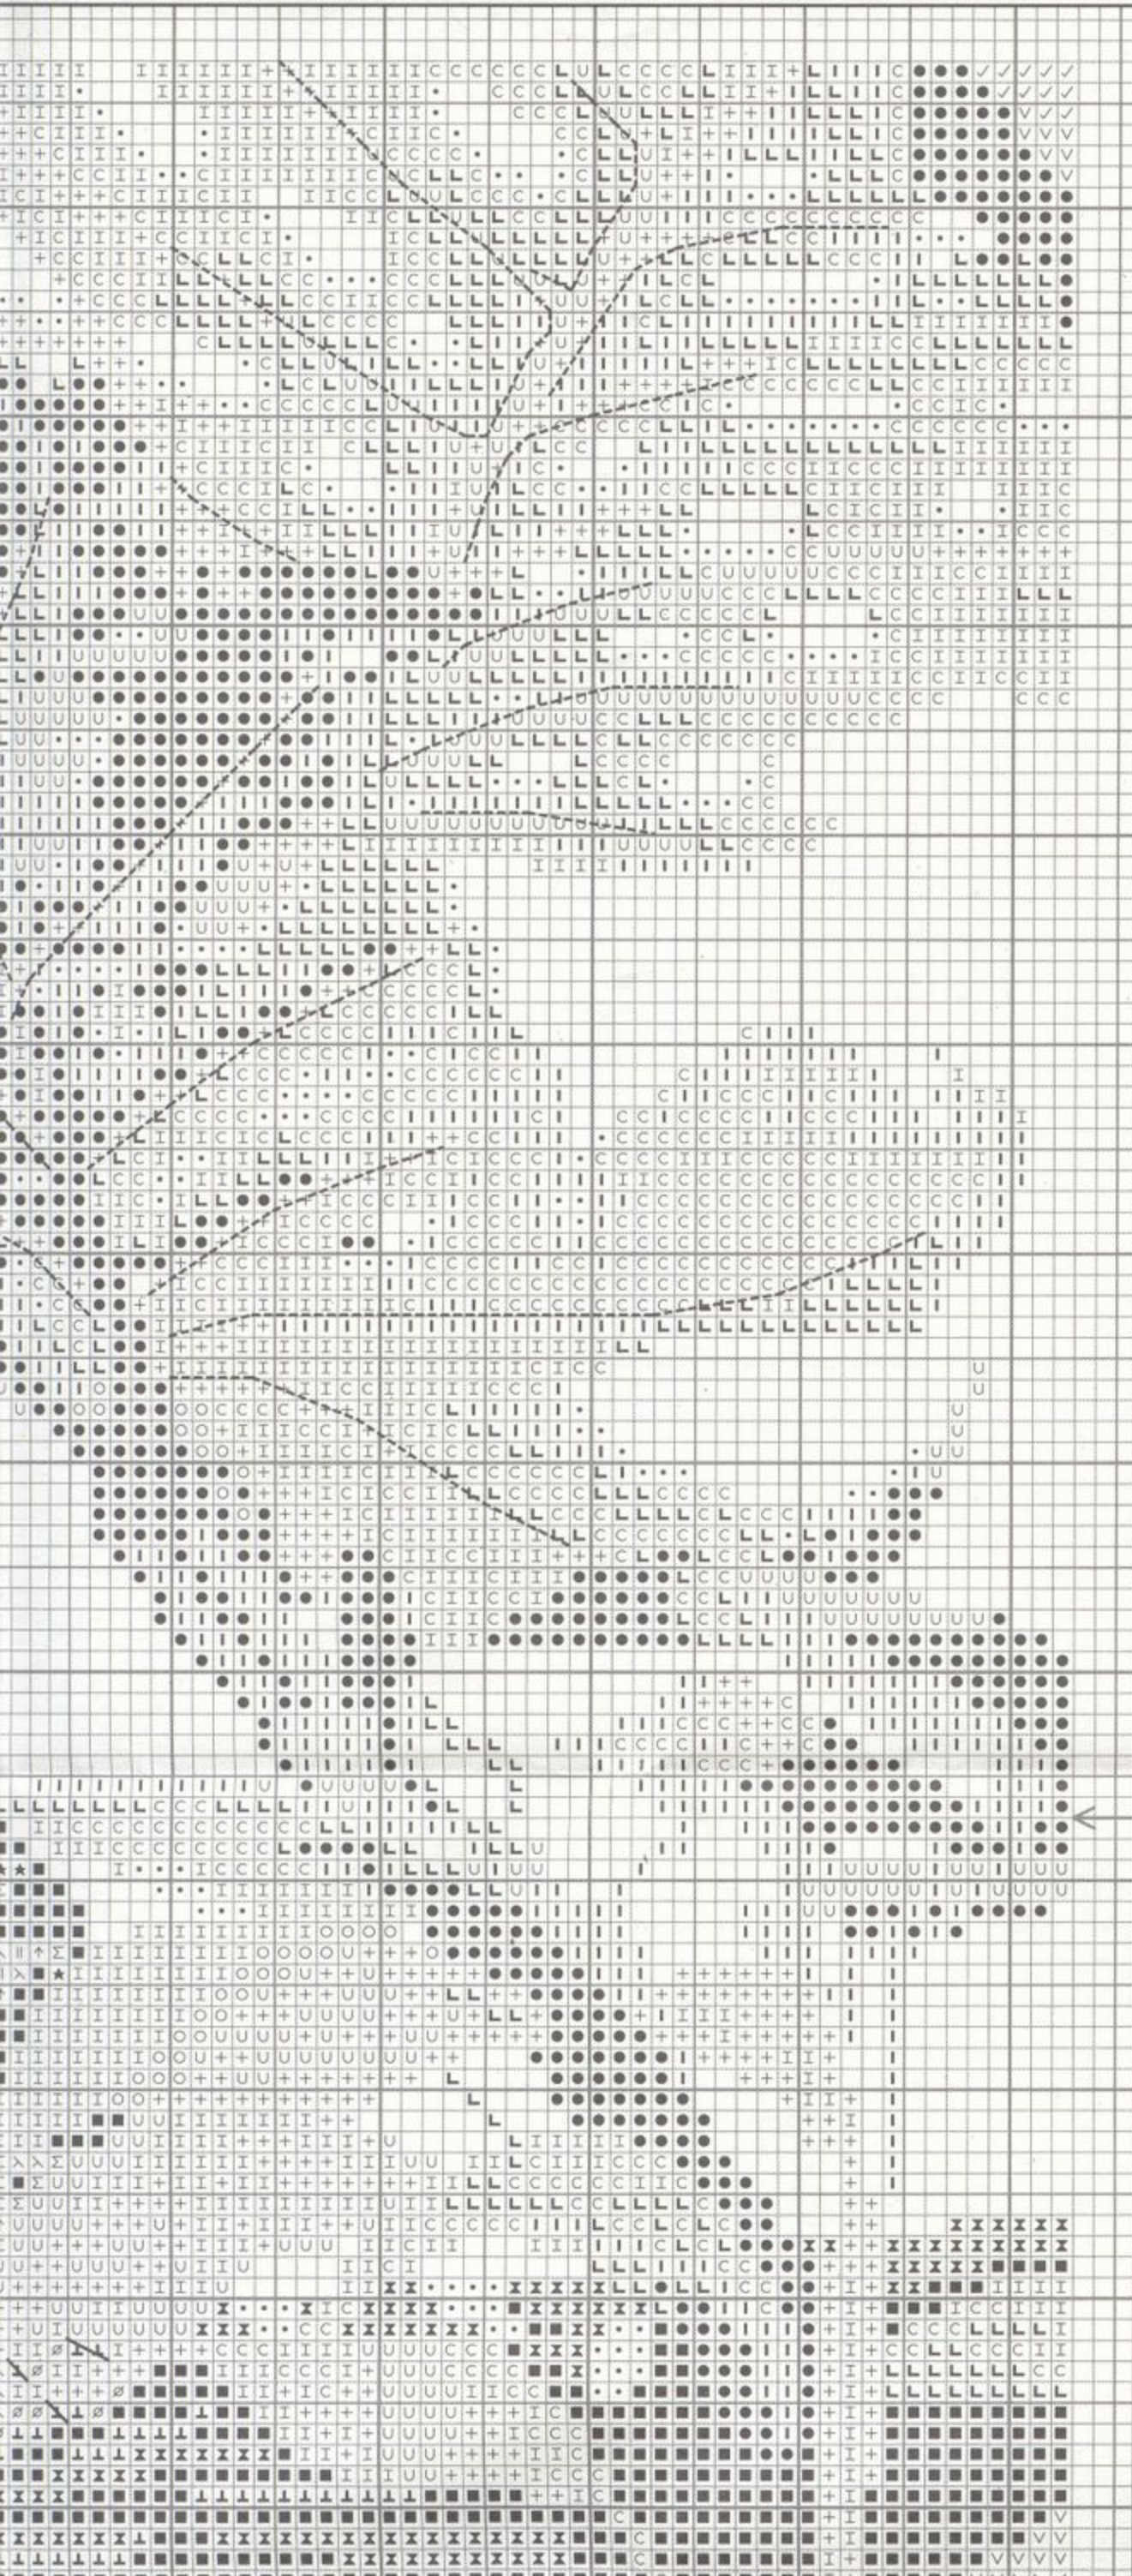

Design size: 38 x 30.5 cm (15 x 12")

Key

SYMBOL	COLOUR	D117 CODE	NO. OF LENGTHS
CROSS STITCH (USE 2 STRANDS)			
Z	MEDIUM RUST BROWN	301	1
■	BLACK	310	8
F	MEDIUM GREY GREEN	320	2
▽	LIGHT GREY GREEN	368	1
#	LIGHT TAN	422	1
-	MEDIUM GOLDEN BROWN	434	1
N	LIGHT GOLDEN BROWN	435	1
∩	VERY LIGHT GOLDEN BROWN	436	1
+	MEDIUM LIME GREEN	471	8
□	DARK OLIVE BROWN	610	1
Σ	MEDIUM OLIVE BROWN	611	2
↑	LIGHT OLIVE BROWN	612	3
▲	DARK SMOKEY GREY	645	1
⊥	MEDIUM SMOKEY GREY	646	2
∅	LIGHT SMOKEY GREY	647	3
λ	VERY LIGHT SMOKEY GREY	648	4
O	VERY LIGHT LIME GREEN	772	1
T	VERY DARK OLIVE	829	1
X	MEDIUM OLIVE	832	1
=	LIGHT OLIVE	834	1
▲	VERY DARK TAUPE BROWN	839	2
□	LIGHT TAUPE BROWN	841	1
△	VERY LIGHT TAUPE BROWN	842	1
⊗	VERY DARK SMOKEY GREY	844	4
●	VERY DARK FOREST GREEN	895	8
L	MEDIUM FOREST GREEN	987	5
C	LIGHT FOREST GREEN	988	6
I	VERY LIGHT FOREST GREEN	989	7
√	LIGHT SILVER GREY	3024	4
V	VERY LIGHT SILVER GREY	3072	3
U	DARK FOREST GREEN	3345	7
	LIGHT LIME GREEN	3348	5
	LIGHT BEIGE	3782	3
★	VERY DARK BEIGE	3790	2
/	MEDIUM TAN	3828	1
∫	DARK TAUPE BROWN	3862	2
H	MEDIUM TAUPE BROWN	3863	1
.	OFF WHITE	3865	5

BACKSTITCH (USE 1 STRAND)

—	BLACK
- - -	VERY DARK FOREST GREEN
⋯	OFF WHITE

Stiches

Stiches

BACKSTITCH (USE 1 STRAND)
BLACK
VERY DARK FOREST GREEN
OFF WHITE

• H S / * = U -
DARK FOREST GREEN
DARK FOREST GREEN
LIGHT LIME GREEN
LIGHT BEIGE
VERY DARK BEIGE
MEDIUM TAN
DARK TAUPE BROWN
MEDIUM TAUPE BROWN
OFF WHITE

3345
3348
3782
3790
3828
3862
3863
3865
5