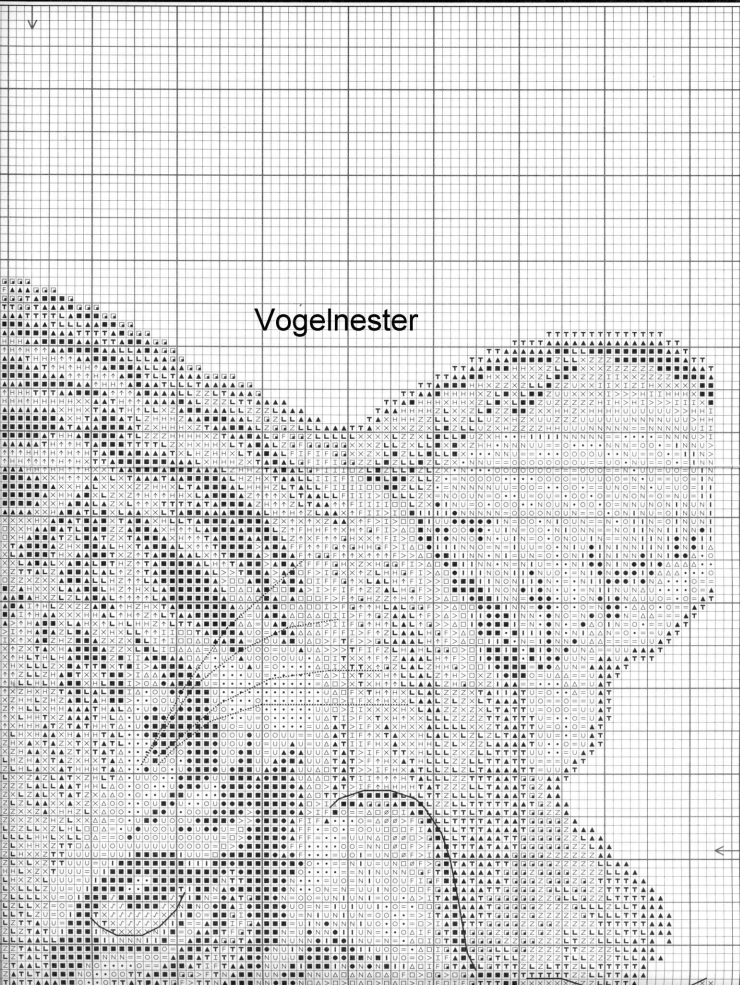

# Vogelnester

Vogelnester

Vogelnester

Vogelnester

# Vogelnester

Key

# Vogelnester

Key

SYMBOL	COLOUR
L	DARK MAHOGANY BROWN
X	LIGHT MAHOGANY BROWN
■	BLACK
U	LIGHT GREY
Z	MEDIUM MAHOGANY BROWN
I	DARK GREY
N	MEDIUM GREY
E	VERY LIGHT GREY
□	MEDIUM TAN
∫	LIME GREEN
△	LIGHT TAN
○	VERY PALE GREY
∅	MEDIUM OLIVE
T	DARK BROWN

D117 CODE	NO. OF LENGTHS
921	5
922	4
976	3
977	4
3371	8
3799	6
3826	4
3827	3
BLANC	10

BACKSTITCH (USE 1 STRAND)

BLACK BROWN  
WHITE