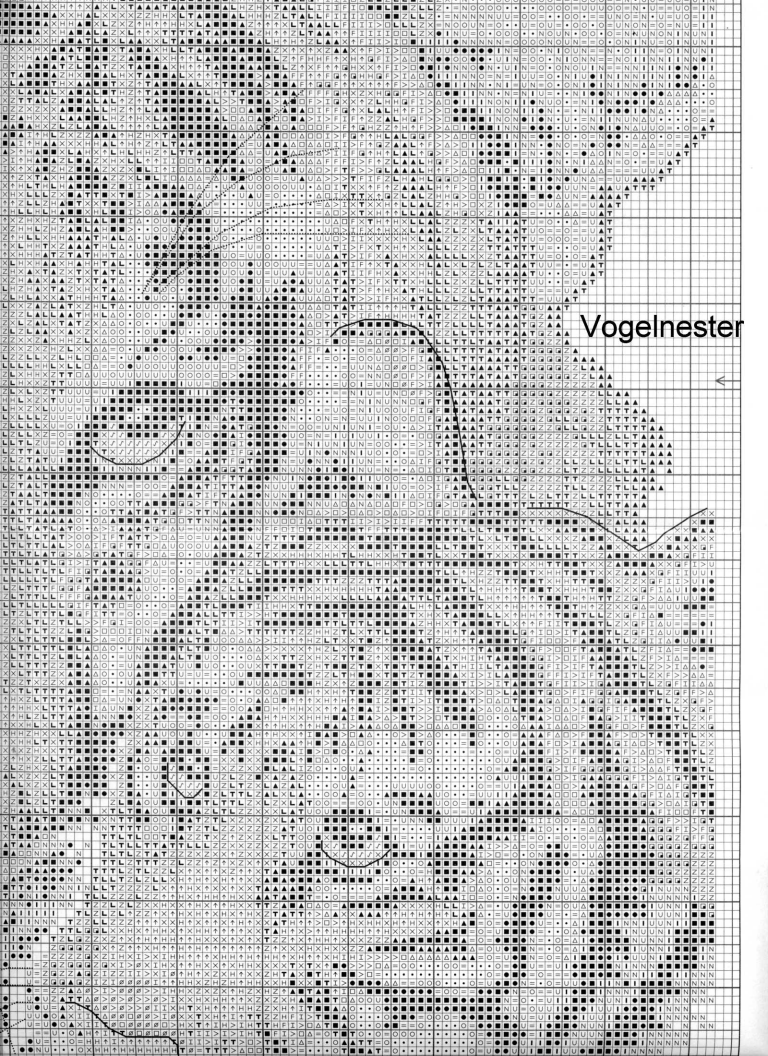

# Vogelnester

Vogelnester

Vogelnester

Vogelnester

# Vogelnester

Key

# Vogelnester

Key

SYMBOL	COLOUR
L	DARK MAHOGANY BROWN
X	LIGHT MAHOGANY BROWN
■	BLACK
U	LIGHT GREY
Z	MEDIUM MAHOGANY BROWN
I	DARK GREY
N	MEDIUM GREY
E	VERY LIGHT GREY
□	MEDIUM TAN
∫	LIME GREEN
△	LIGHT TAN
○	VERY PALE GREY
∅	MEDIUM OLIVE
T	DARK BROWN

D117 CODE	NO. OF LENGTHS
921	5
922	4
976	3
977	4
3371	8
3799	6
3826	4
3827	3
BLANC	10

BACKSTITCH (USE 1 STRAND)

BLACK BROWN  
WHITE