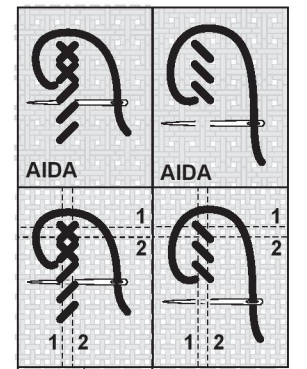

Beau2stitch

DMC	2/6	1/6	1/6		496
3822					496
3854					578
922					465
920					280
918					87
827					1474
164					360
739					72
437					247
435					501
433					849
842					61
841					469
840					722
839					842
898					792
3371					315
Ecure					69
644					73
642					67
3787					39
310					100

Total
8962

This pattern is the property of "beau2stitch".
This pattern should only be used to make your cross-stitch work.
It is forbidden to duplicate and distribute this pattern, on the internet or printed matter.
ABUSE BRINGS THE EXISTENCE OF "www.beau2stitch.com" IN DANGER!
Many embroidery fun.