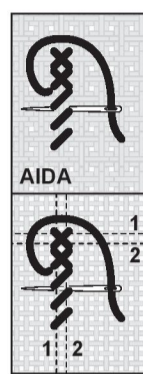

**Border collie © beau2stitch**  
(Special design for Anna)

DMC		2/6
B5200	•	282
3866	~	82
842	人	119
841	>>	166
840	→	181
839	★	30
801	☺	14
762	☺	745
415	S	984
318	△	1057
414	◇	910
317	↖	1341
413	↙	1411
3799	⊕	1535
310	■	1083

Total stitches:  
9940

This pattern is the property of "beau2stitch". This pattern should only be used to make your cross-stitch work. It is forbidden to duplicate and distribute this pattern, on the internet or printed matter. **ABUSE BRINGS THE EXISTENCE OF "www.beau2stitch.com" IN DANGER!** Many embroidery fun.