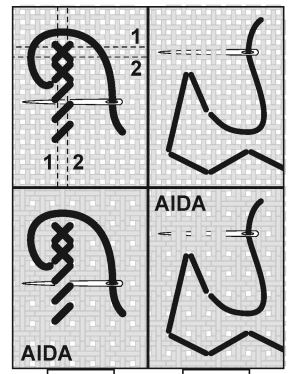

Beau2stitch

DMC

	2/6		1/6
White	•	••••••	705
746			144
3078			131
725			136
783			64
721			39
920			32
597			12
3809			12
772			313
164			358
988			521
987			376
986			109
928			667
3813			18
739			293
437			654
435			912
433			719
898			473
162			333
415			183
318			70
317			58
310			229

Total stitches
7.562

This pattern is the property of "beau2stitch". This pattern should only be used to make your cross-stitch work. It is forbidden to duplicate and distribute this pattern, on the internet or printed matter.