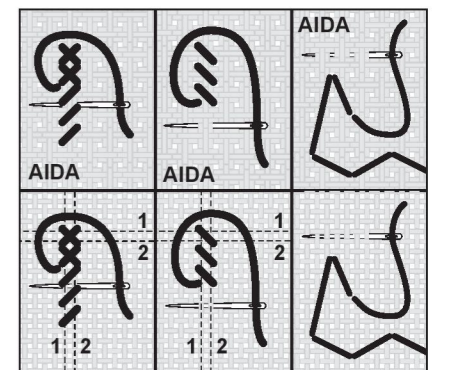

Beau2stitch

DMC	Symbol	Count
B5200	•	47
677	+	132
676		664
3856	○	63
722	△	87
721	♥	72
720	★	39
932	∞	2530
3348	▽	1098
471	▶	682
469	◀	320
935	●	49
977	✓	69
3826	⊗	202
975	⊕	178
938	➔	186
842	⊞	235
841	⊟	310
840	⊠	224
310	■	17

Stitches 7437

This pattern is the property of "beau2stitch". This pattern should only be used to make your cross-stitch work. It is forbidden to duplicate and distribute this pattern, on the internet or printed matter. **ABUSE BRINGS THE EXISTENCE OF "www.beau2stitch.com" IN DANGER!** Many embroidery fun.